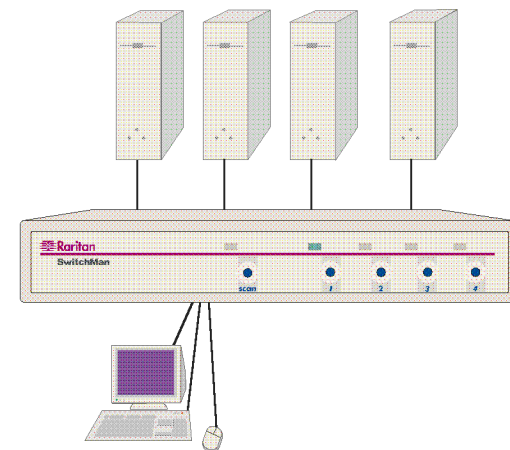

Overview

SwitchMan is the desktop KVM (keyboard, video, mouse) switch for those who run more than one computer at a desk. By having only one keyboard, monitor, and mouse, you reclaim your desktop while saving time and money. SwitchMan uses the same bulletproof design as Raritan's professional-grade products and is available in two-channel and four-channel models.

Raritan's unique keyboard and mouse emulation technology dedicates individual processors to each channel. Every computer continuously "sees" its own keyboard and mouse to ensure flawless booting and switching. You can select computers by touching individual channel buttons on the front panel or by using simple hot-key commands.

SwitchMan's versatile design gives you the choice of either a horizontal or a space-saving vertical installation. Standard features like Scan and LED indicators make operation of SwitchMan simple and convenient. Connect your computers to SwitchMan by using industry standard KVM cables. For the highest resolution video, use Raritan's premium tangle-proof cables. Plug your standard PS/2 keyboard, VGA monitor, and PS/2 mouse right into SwitchMan.

Figure 1. SwitchMan (SW4 4-channel)